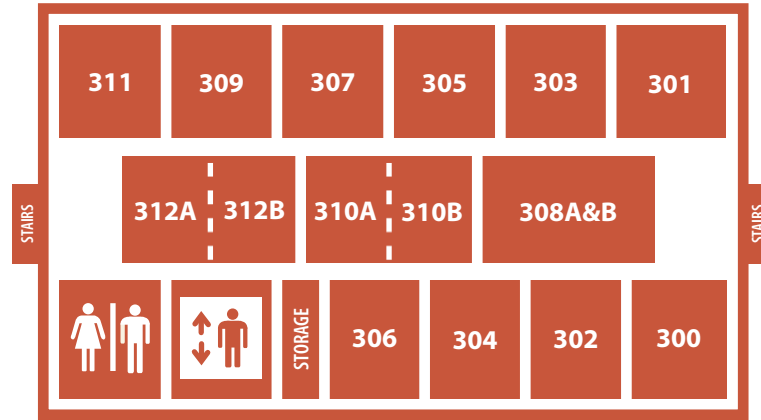

MEADOWBROOK CONFERENCE CENTER
Located right on Rainbow Drive

MOD 1

MOD 2

MOD 3

WORSHIP CENTER & DINING HALL
Located behind the Education Building

ADULT CLASSES 3RD FLOOR :: EDUCATION BUILDING

CHILDREN'S CLASSES 2ND FLOOR :: EDUCATION BUILDING

PRESCHOOL CLASSES 1ST FLOOR :: EDUCATION BUILDING

9:30 AM

CLASS	PLACE	LEADER
PRESCHOOL		
BB1	A1 Ed Bldg	
BB2	A3 Ed Bldg	
BB3	A4 Ed Bldg	
PS1	B1 Ed Bldg	
PS2	B4 Ed Bldg	
PS3A	C1 Ed Bldg	
PK4A	C3 Ed Bldg	
PK4B	C4 Ed Bldg	
KIN5A	D2 Ed Bldg	
KIN5B	D1 Ed Bldg	
<i>*Extended Teaching Care is available at 8:00 & 11:00 AM</i>		
CHILDREN		
1st Grade	209 Ed Bldg	Upton
2nd Grade	212 Ed Bldg	McDaniel/Smith
3rd Grade	207 Ed Bldg	Carlton/McKinney
4th Grade	203 Ed Bldg	Nails/Gilchrist
5th Grade	204 Ed Bldg	Honeycutt
YOUNG ADULTS		
College	300 Ed Bldg	Ray
Singles	310A Ed Bldg	Snyder
1977-1985	301 Ed Bldg	Bowlin
1970-1977	311 Ed Bldg	Phillips/Vice
1965-1977	310B Ed Bldg	Potter
1965-1977	309 Ed Bldg	Garrett/Pierce
MEDIAN ADULTS 1		
1966-1970	304 Ed Bldg	Hindsman
1957-1970	303 Ed Bldg	Hill
MEDIAN ADULTS 2		
1946-1964	302 Ed Bldg	Baty/Mickler
1946-1958	307 Ed Bldg	Lancaster
1946-1958	312A Ed Bldg	Skaggs/St. Clair
1946-1958	305 Ed Bldg	Wilcutt
1944-1958	Conference Center	Culverhouse/Jones
LADIES		
1945 & Before	Modular 1	Riley
SENIOR ADULTS		
1955 & Before	312B Ed Bldg	Grant/Hill
1945 & Before	Modular 3	Parker/Lee/Burns
1945 & Before	306 Ed Bldg	Albright/Akin
Ladies 1935 & Before	Modular 2	Gilchrist