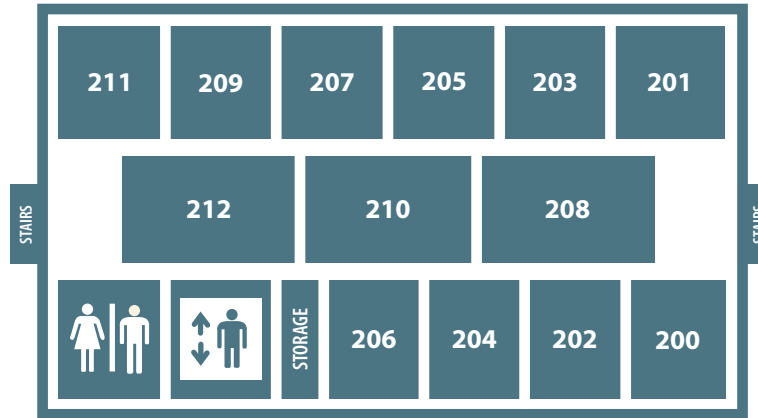

MEADOWBROOK CONFERENCE CENTER
Located right on Rainbow Drive

MOD 1

MOD 2

MOD 3

WORSHIP CENTER & DINING HALL
Located behind the Education Building

ADULT CLASSES 3RD FLOOR :: EDUCATION BUILDING

CHILDREN'S CLASSES 2ND FLOOR :: EDUCATION BUILDING

PRESCHOOL CLASSES 1ST FLOOR :: EDUCATION BUILDING

9:30 AM

CLASS	PLACE	LEADER
PRESCHOOL		
BB1	A1 Ed Bldg	
BB2	A3 Ed Bldg	
BB3	A4 Ed Bldg	
PS1	B1 Ed Bldg	
PS2	B4 Ed Bldg	
PS3A	C1 Ed Bldg	
PK4A	C3 Ed Bldg	
PK4B	C4 Ed Bldg	
KIN5A	D2 Ed Bldg	
KIN5B	D1 Ed Bldg	
<i>*Extended Teaching Care is available at 8:00 & 11:00 AM</i>		
CHILDREN		
1st Grade	209 Ed Bldg	Upton
2nd Grade	212 Ed Bldg	McDaniel/Smith
3rd Grade	207 Ed Bldg	Carlton/McKinney
4th Grade	203 Ed Bldg	Nails/Gilchrist
5th Grade	204 Ed Bldg	Honeycutt
YOUNG ADULTS		
College	300 Ed Bldg	Ray
Singles	310A Ed Bldg	Snyder
1977-1985	301 Ed Bldg	Bowlin
1970-1977	311 Ed Bldg	Phillips/Vice
1965-1977	310B Ed Bldg	Potter
1965-1977	309 Ed Bldg	Garrett/Pierce
MEDIAN ADULTS 1		
1966-1970	304 Ed Bldg	Hindsman
1957-1970	303 Ed Bldg	Hill
MEDIAN ADULTS 2		
1946-1964	302 Ed Bldg	Baty/Mickler
1946-1958	307 Ed Bldg	Lancaster
1946-1958	312A Ed Bldg	Skaggs/St. Clair
1946-1958	305 Ed Bldg	Wilcutt
1944-1958	Conference Center	Culverhouse/Jones
LADIES		
1945 & Before	Modular 1	Riley
SENIOR ADULTS		
1955 & Before	312B Ed Bldg	Grant/Hill
1945 & Before	Modular 3	Parker/Lee/Burns
1945 & Before	306 Ed Bldg	Albright/Akin
Ladies 1935 & Before	Modular 2	Gilchrist