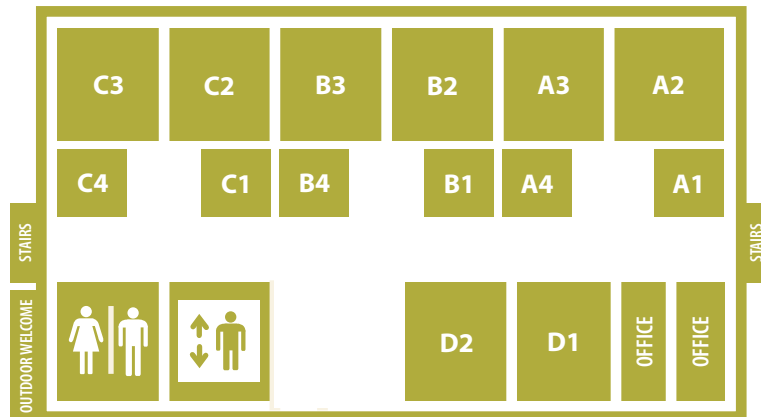

MEADOWBROOK CONFERENCE CENTER
Located right on Rainbow Drive

MOD 1

MOD 2

MOD 3

WORSHIP CENTER & DINING HALL
Located behind the Education Building

ADULT CLASSES 3RD FLOOR :: EDUCATION BUILDING

CHILDREN'S CLASSES 2ND FLOOR :: EDUCATION BUILDING

PRESCHOOL CLASSES 1ST FLOOR :: EDUCATION BUILDING

9:30 AM

CLASS	PLACE	LEADER
PRESCHOOL		
BB1	A1 Ed Bldg	
BB2	A3 Ed Bldg	
BB3	A4 Ed Bldg	
PS1	B1 Ed Bldg	
PS2	B4 Ed Bldg	
PS3A	C1 Ed Bldg	
PK4A	C3 Ed Bldg	
PK4B	C4 Ed Bldg	
KIN5A	D2 Ed Bldg	
KIN5B	D1 Ed Bldg	
<i>*Extended Teaching Care is available at 8:00 & 11:00 AM</i>		
CHILDREN		
1st Grade	209 Ed Bldg	Upton
2nd Grade	212 Ed Bldg	McDaniel/Smith
3rd Grade	207 Ed Bldg	Carlton/McKinney
4th Grade	203 Ed Bldg	Nails/Gilchrist
5th Grade	204 Ed Bldg	Honeycutt
YOUNG ADULTS		
College	300 Ed Bldg	Ray
Singles	310A Ed Bldg	Snyder
1977-1985	301 Ed Bldg	Bowlin
1970-1977	311 Ed Bldg	Phillips/Vice
1965-1977	310B Ed Bldg	Potter
1965-1977	309 Ed Bldg	Garrett/Pierce
MEDIAN ADULTS 1		
1966-1970	304 Ed Bldg	Hindsman
1957-1970	303 Ed Bldg	Hill
MEDIAN ADULTS 2		
1946-1964	302 Ed Bldg	Baty/Mickler
1946-1958	307 Ed Bldg	Lancaster
1946-1958	312A Ed Bldg	Skaggs/St. Clair
1946-1958	305 Ed Bldg	Wilcutt
1944-1958	Conference Center	Culverhouse/Jones
LADIES		
1945 & Before	Modular 1	Riley
SENIOR ADULTS		
1955 & Before	312B Ed Bldg	Grant/Hill
1945 & Before	Modular 3	Parker/Lee/Burns
1945 & Before	306 Ed Bldg	Albright/Akin
Ladies 1935 & Before	Modular 2	Gilchrist