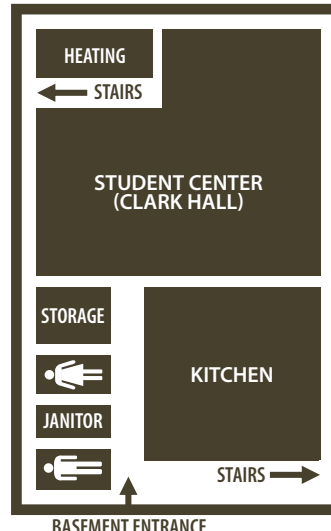

MEADOWBROOK 2012 SUNDAY SCHOOL DIRECTORY

Sunday Morning Schedule
8:00, 9:30 & 11:00 AM - Worship
8:00 & 9:30 AM - Life Group Sunday School

2525 Rainbow Drive | Gadsden, AL 35901
www.meadowbrookbaptist.com
256.442.3550