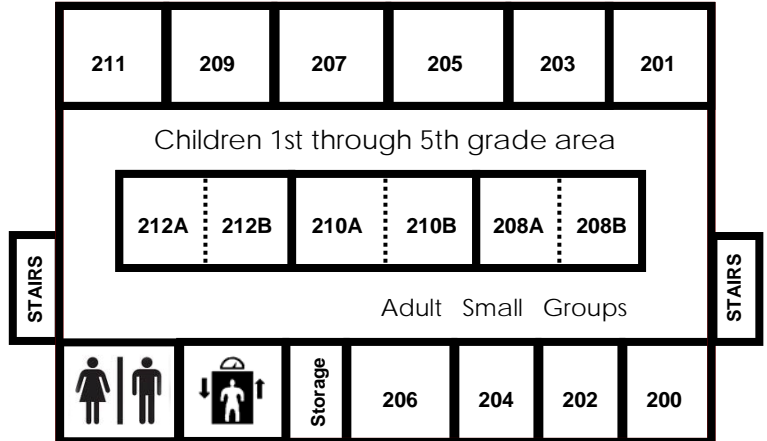

Education Building 2nd