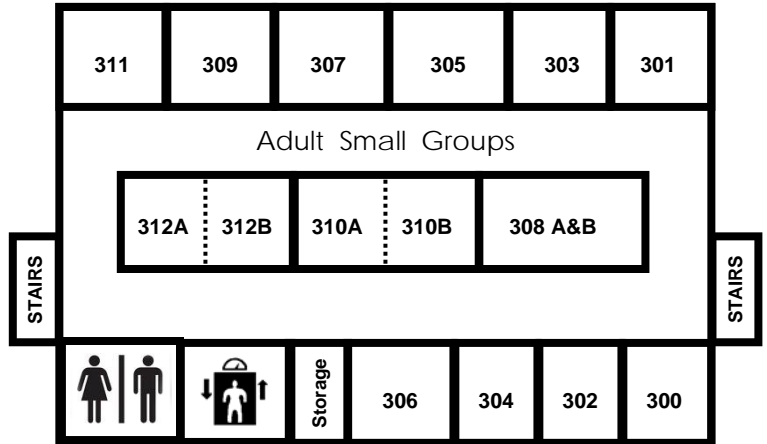

YOUNG ADULTS

Singles	304 Ed Bldg	Brandon Snyder
1977-1985	300 Ed Bldg	Stephen Sparks
1970-1977	202 Ed Bldg	Jimmy Potter
1965-1980	200 Ed Bldg	Phillips/Vice
1965-1977	206 Ed Bldg	Patrick White
1965-1977	208B Ed Bldg	Pierce/Garrett
Single Ladies	Breakroom	Melissa Robinson

MEDIAN ADULTS I

1966-1970	204 Ed Bldg	Todd Hindsman
1962-1970	310A Ed Bldg	Clark Hall
1957-1970	311 Ed Bldg	Jimmy Hill
1957-1970	302 Ed Bldg	Paul Millirons
1957-1970	305 Ed Bldg	Barry Ryan
1957-1970	312B Ed Bldg	Cindy Greer
1955-1970	310B Ed Bldg	Kent Stewart

MEDIAN ADULTS II

1946-1964	309 Ed Bldg	Deschenes/Baty
1946-1958	307 Ed Bldg	Lancaster/Watkins
1946-1958	312A Ed Bldg	St. Clair/ Skaggs
1946-1958	301 Ed Bldg	Jim Cornutt
1944-1958	303 Ed Bldg	Nall/Bearden
1944-1958	Conf. Center	Tucker/Scott
Ladies	Conf. Room	Karen Adams

SENIOR ADULTS

Ladies	Dining Rm	Linda Riley
1945&Before	Mod Un 3	Parker/Lee/Burns
1945&Before	306 Ed Bldg	Albright/Akin
1945&Before	308 Ed Bldg	Henslee/Wade
Ladies 1935&Before	Mod Un 1	Robert Darnell
Ladies 1935&Before	Mod Un 2	Ed Gilchrist
Men	Mod Un 4	Max Dover

Education Building 3rd