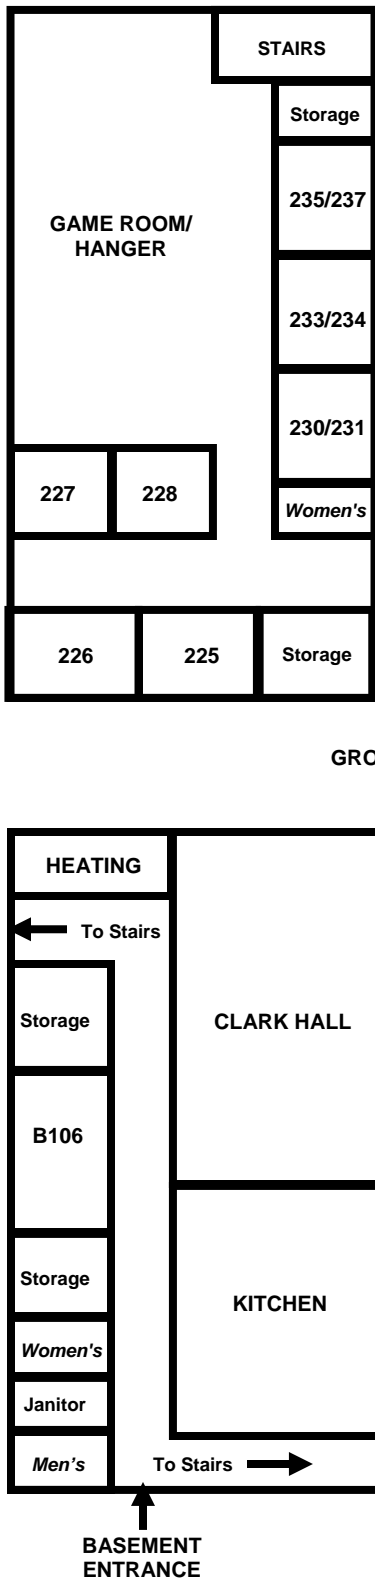

STUDENT MINISTRY

CLASS   PLACE   LEADER

MIDDLE SCHOOL

Girls - 6	Choir Suite	Mary Nell Bozeman
Boys - 6	205 Ad Bldg	J.R. Martin
Girls - 7 & 8	233 Ad Bldg	Charie Burnett
Boys - 7	235 Ad Bldg	Brown/Wrenn
Boys - 8	230 Ad Bldg	Shane Williams

CLASS   PLACE   LEADER

HIGH SCHOOL

Girls - 9	219 Ad Bldg	Kristi Nichols
Girls - 10	228 Ad Bldg	Catanzaro/Wrenn
Boys - 9 & 10	Clark Hall	Jack Mayfield
Girls - 11	227 Ad Bldg	Kelly Brown
Girls - 12	226 Ad Bldg	Shelly Martin
Boys - 11 & 12	202 Ad Bldg	Mike Chandler

STUDENT - YOUNG ADULTS

Young Adults	201 Ad Bldg	James & Kelly Ray